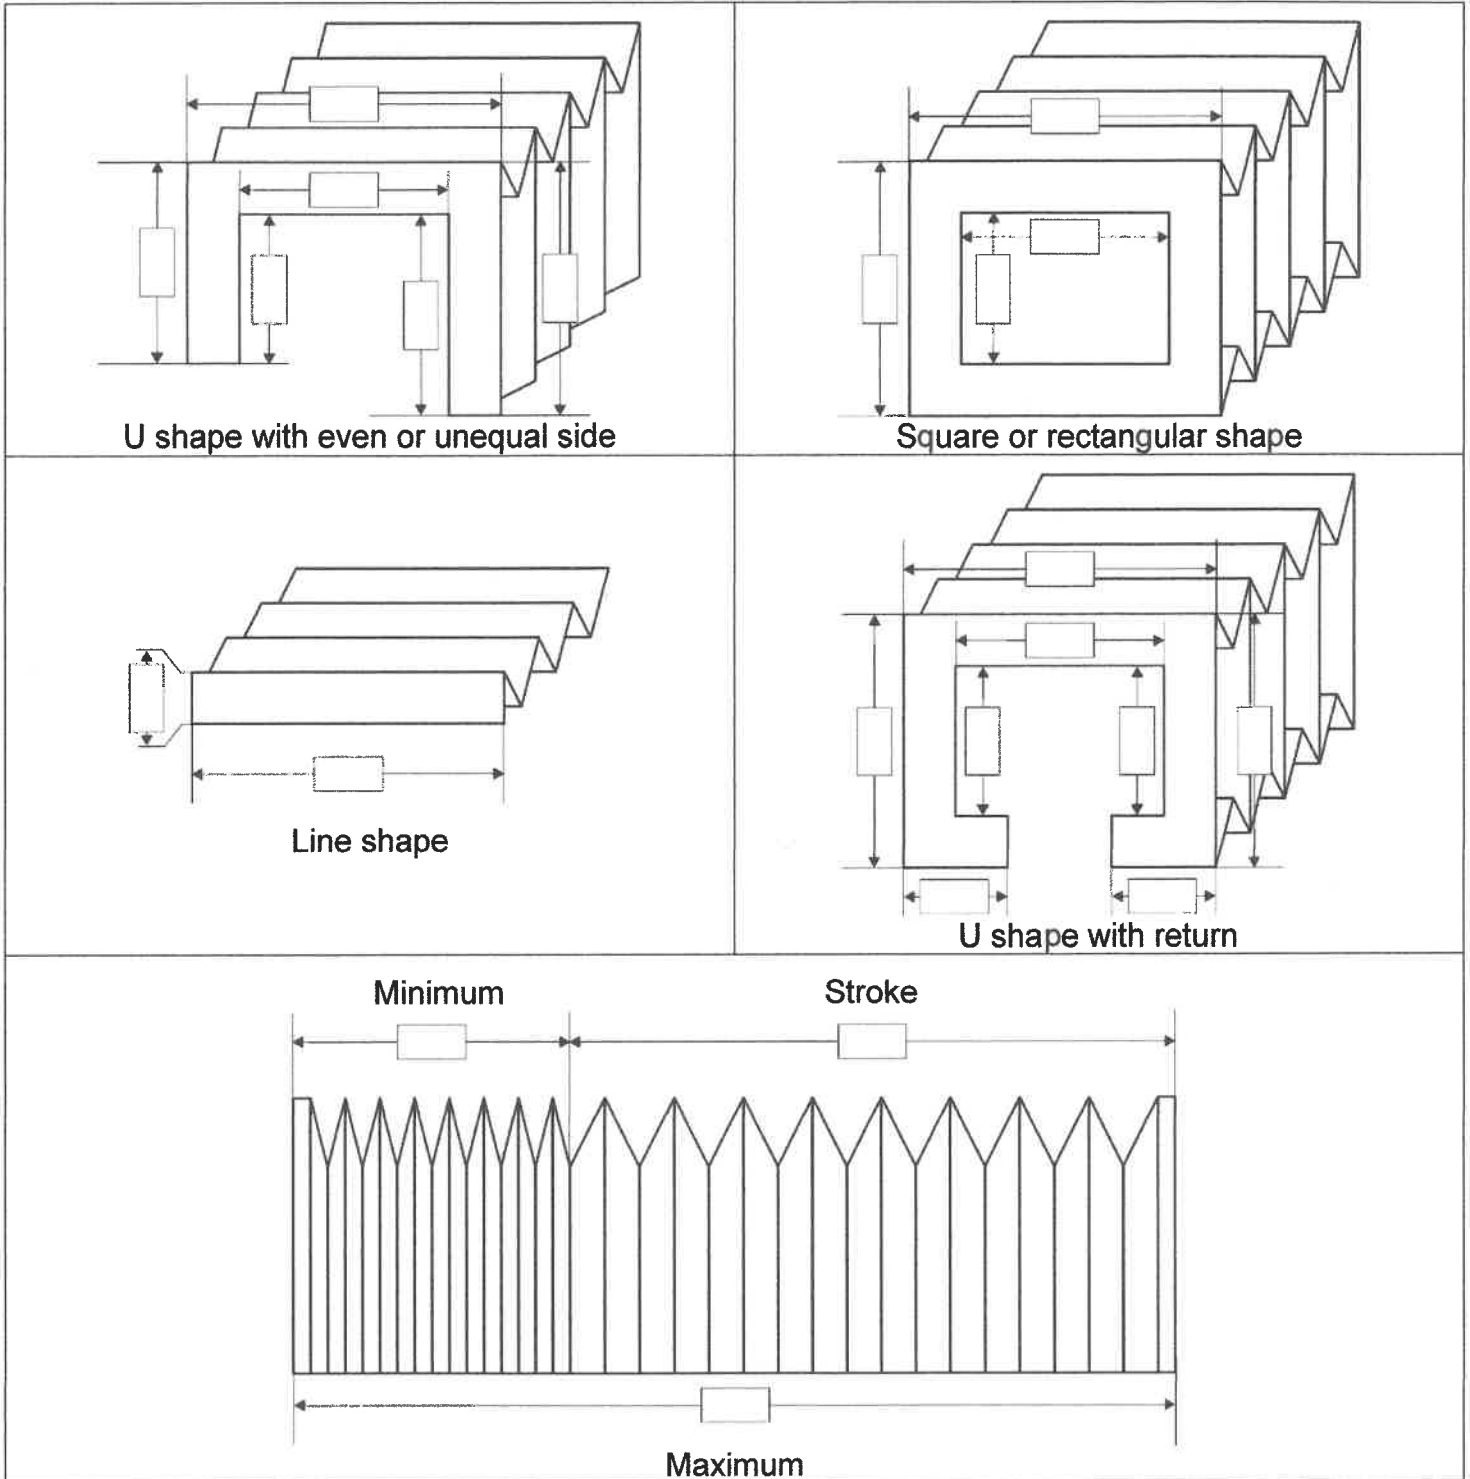

DATA FOR CANVAS BELLOWS

General information:

Quantity: Colour:

Standard fixations: PVC Alu Steel

Holes: Yes No

Velcro tape: Yes No

*Zip for square or rectangular shapes: Yes No

Options:

Adhesive tape: Yes No

Stap fasteners: Yes No

Shape and fixing shown above are the most frequently used, However other shapes are possible.
 Do not hesitate to contact and send us your requirements for shapes and dimensions.